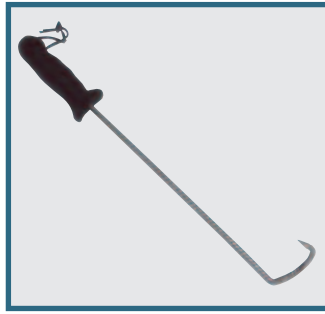

STAINLESS STEEL SUPER FLIPPER #K14535

Hook turner with Sta-Kool handle allows for easy, precise lifting and turning of hard-to-handle meats. 16" overall length keeps you a safe distance from the heat.

Individual Tools

GRID LIFTER

#K14530

Convenient grid lifter makes removing greasy and hot grids and grates safe and easy.

BARBECUE HOOK TURNER

#K14507

Hook turner with Sta-Kool handle allows for easy, precise lifting and turning of hard-to-handle meats. 16" overall length keeps you a safe distance from the heat.