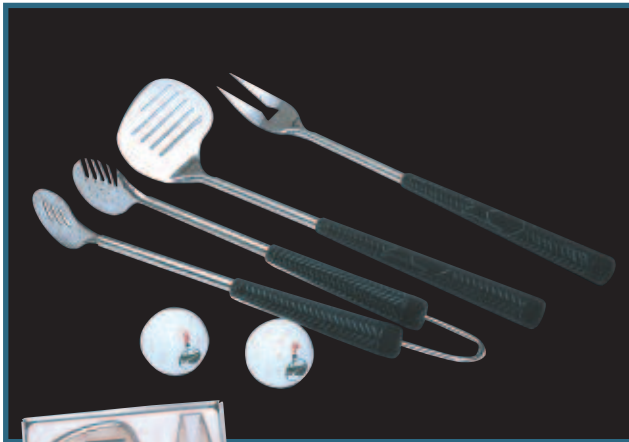

**5 PIECE STAINLESS STEEL GOLF TOOL SET
#K14805 (Gift Box)**

Includes stainless steel spatula, fork, tongs with golf club handles plus golf ball salt and pepper shakers.