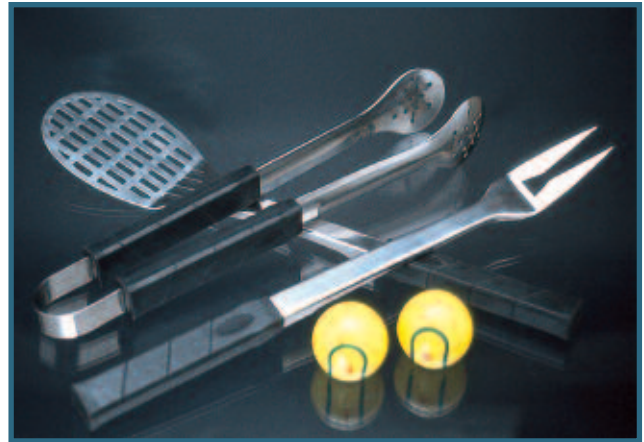

19 PIECE DELUXE SET

#K14803 Aluminum Carry Case

Manufactured with stainless steel tools and aluminum handles with thumb grip. Includes: multi. function spatula, fork, tongs, basting brush, grill cleaning brush, 6 deluxe skewers plus 8 corn skewers with heat resistant handles all in a fabric lined aluminum carry case.

REPLACEMENT BRUSH HEAD

#K14806

Fits #14803 grill brush

Sports-themed Tool Sets

**5 PIECE STAINLESS STEEL BASEBALL TOOL SET
#K14808 (Gift Box)**

Includes stainless steel spatula, fork, tongs with baseball bat handles plus baseball salt and pepper shakers.