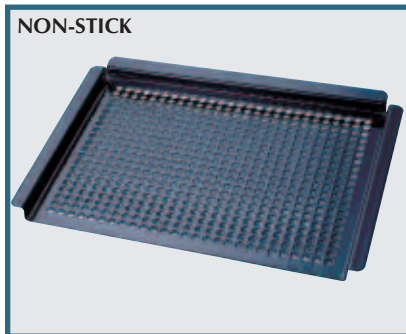

Grill Toppers

PORCELAIN COATED GRILL TOPPER

#K14606

Non stick porcelain finish perfect for all types of delicate foods. 13" x 17-1/2"