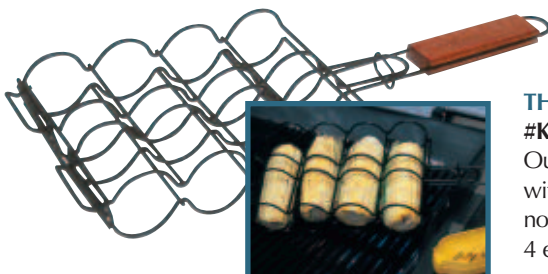

RIB/POTATO RACK

#K13712

Chrome plated rib/potato rack. Spaces up to 6 racks of ribs and 6 potatoes. Fits all grills. 12" x 7-1/4"

ROAST HOLDER

#K13714

This holder is an ideal way to cook and also carry a roast from the grill. Made of heavy, bright nickel-plated steel. 15-1/2" L x 10-1/2" W

THE ULTIMATE CORN BASKET

#K14503

Our corn basket lets you turn 4 ears with a flip of the wrist. The convenient non-stick adjustable basket holds 4 ears of corn and is 20" overall length.

Stainless Steel Spit Basket