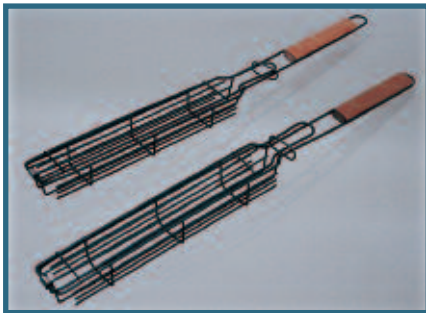

SHISH KABOB BASKETS

#K14208

Set of 2. Non-stick finish with rosewood stained handle. Easy to turn. Keeps food from falling into grill. 19-1/2" overall length.