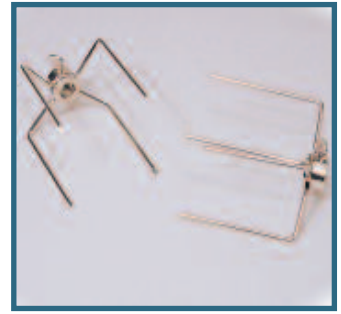

STAINLESS STEEL SUPER FLIPPER #K14535

Hook turner with Sta-Kool handle allows for easy, precise lifting and turning of hard-to-handle meats. 16" overall length keeps you a safe distance from the heat.

Individual Tools

GRID LIFTER

#K14530

Convenient grid lifter makes removing greasy and hot grids and grates safe and easy.

BARBECUE HOOK TURNER

#K14507

Hook turner with Sta-Kool handle allows for easy, precise lifting and turning of hard-to-handle meats. 16" overall length keeps you a safe distance from the heat.

JUMBO ROTISSERIE FORKS

#K14536

Jumbo, nickel plated, heavy-weight meat forks. Sized to fit up to a 1/2" spit.

UNIVERSAL ROTISSERIE FORKS

#K14537

Forks are used to pierce meat on rotisserie & stabilize its position. Forks fit up to 5/16" spit rods. Chrome.