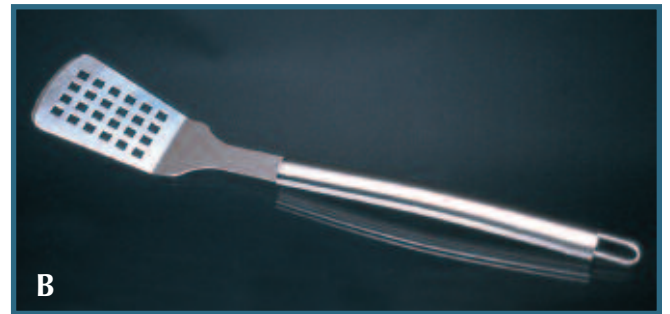

Individual Tools

ROSEWOOD HANDLE BBQ TOOLS

Stainless steel tong, spatula and fork with genuine rosewood handle.

- A. #K14310   Tong 18-1/2" Overall Length
- B. #K14309   Spatula 19" Overall Length
- C. #K14311   Fork 18-1/4" Overall Length

STAINLESS STEEL TOOLS

Extra long stainless steel grilling tools with ergonomically correct handles

- A. #K14336   Tong 21" Overall Length
- B. #K14335   Spatula 21" Overall Length
- C. #K14337   Fork 20-1/2" Overall Length