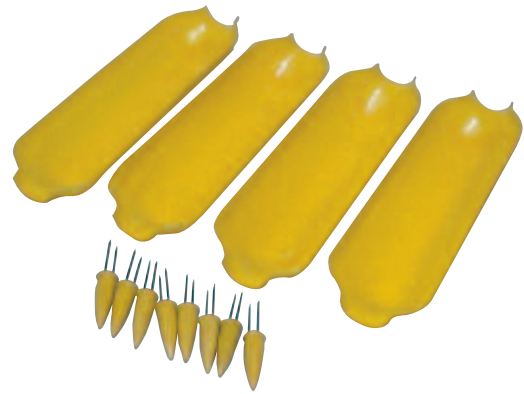

BASTING BRUSH

#K14512

Basting brush with oak angle handle. 18" overall length.

STAINLESS STEEL STRAIGHT HANDLE GRILL BRUSH

#K14341

With brass bristles, scraper and replaceable brush head capability. 18-1/2" overall length.

PROFESSIONAL BASTING MOP

#K14513

Large full-bodied basting mop with hardwood handle. Slightly refined version of the old-fashioned type mops used in the South by barbecue restaurants for basting pork roasts and ribs. 15-1/2" overall length.